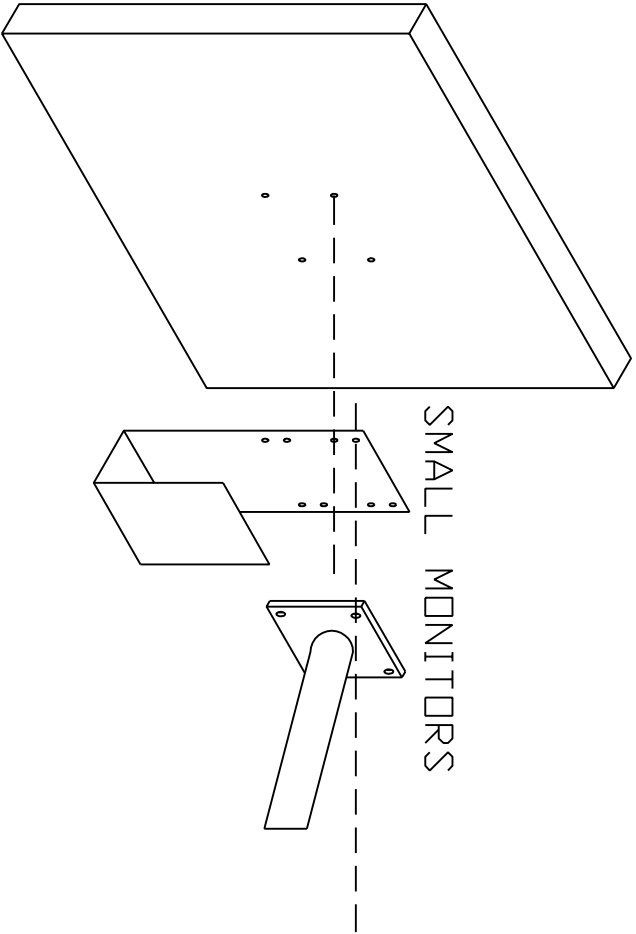

LARGE MONITORS

SMALL MONITORS

 <b>Cyber Operations™</b> <a href="http://www.cyberoperations.com">www.cyberoperations.com</a>	
<b>ENGINEERING DEPT</b> 153 CAHABA VALLEY PKWY PRICHARD, AL 35124 (205) 403-2923	
<b>CYBERDAN MOUNTING BRACKET ASSEMBLY</b>	
Designer KENN ETHERIDGE	Date FEB 7, 2007
Drawing Scale NOT TO SCALE	Unit Revision Date REV 1: FEB 21, 2007
Product Code 100	Drawing # JKE
Sheet Number 1 OF 1	